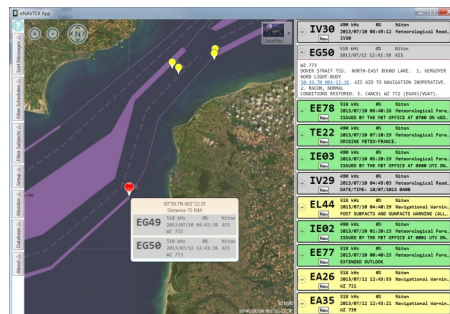

Specifications

PC Requirements	Operating system Processor RAM Disk Space Graphics	Windows 10, 8, 7 or Vista 1 gigahertz (GHz) or faster. 1 gigabyte 5 gigabytes of free space. DirectX 9 graphics device with WDDM 1.0 or higher driver
Receiver Interface	NAV6 eNAVTEX Receiver NMEA GMDSS compliant NAVTEX Receiver NMEA Sentences	YES via USB YES via NMEA to USB Adapter NRX, NRM, ZDA, ALR, ACK, RMC
Other features	Own position indicator Map Views NAV6plus Display	Manual, via NMEA interface or Indirect via NAV6 display Open Streetmap, Satellite and Basic Chart View (Streetmap and Satellite views require periodic connection to the internet to up date the cache) Can be used at the same time as a NAV6plus Display

www.icselectronics.co.uk

Options

ICS.xxxx.xx

NMEA to USB Adapter

ICS Electronics Limited
Unit V Rudford Industrial Estate
Ford
Arundel
West Sussex
BN18 0BF
United Kingdom

Telephone: +44 (0)1903 731101
Facsimile: +44 (0)1903 731105
Email: sales@icselectronics.co.uk

ICS
ELECTRONICS