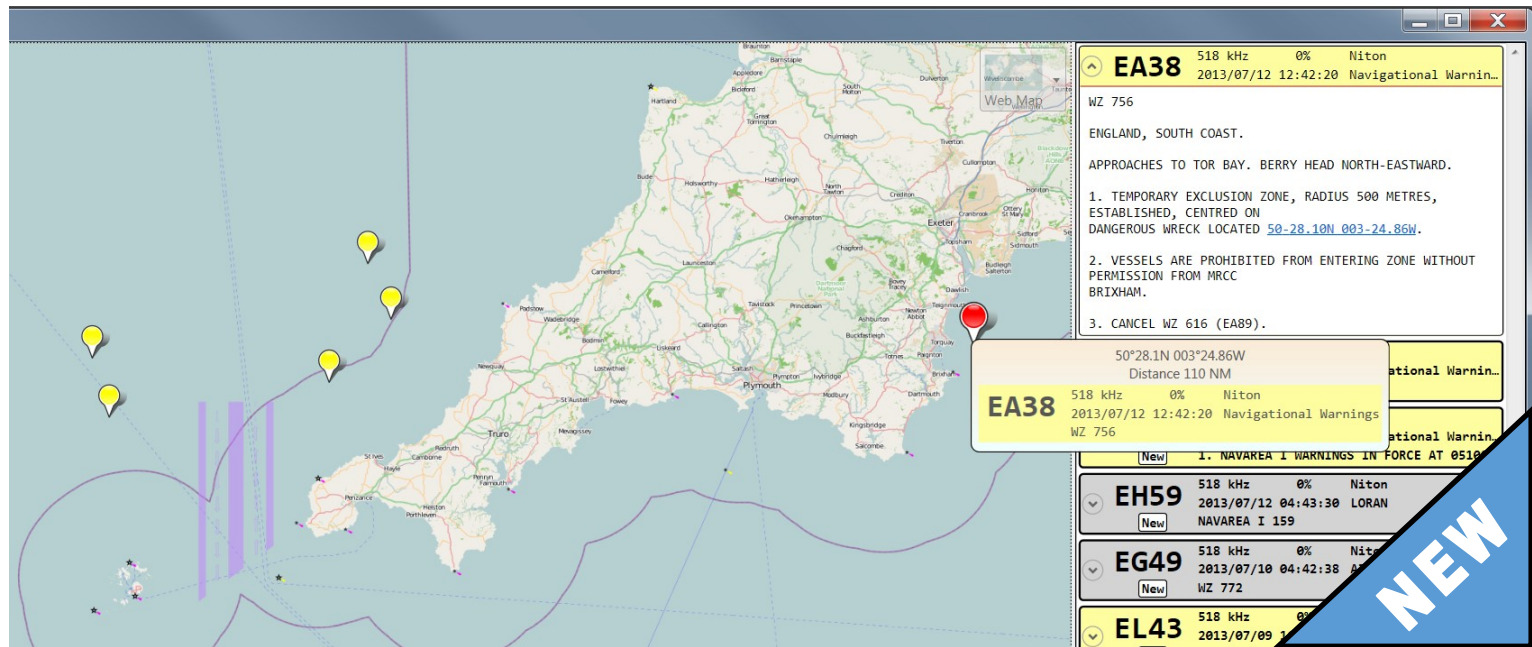

Weather and Navigational
Maritime Safety Information
for the serious sailor

NAV6 Series V2 NAVTEX Systems

Based on the same proven technology as our award winning NAVTEX receivers, the new NAV6 Series V2 NAVTEX systems offer a new receiver design, a greater product range and a PC based NAVTEX App display option.

The NAV6 eNAVTEX App can be used to control and display messages from a NAV6 eNAVTEX receiver or from any receiver that supports the NMEA NAVTEX sentences.

The eNAVTEX App uses an intelligent algorithm to read NAVTEX messages and indicate on its mapping views the areas that are affected.

It includes updateable information about all NAVTEX transmitting stations, with transmission times and ranges covered indicated on the map views.

Messages can continue to be viewed when the PC is removed from the receiver and will catch up with any messages received when next connected.