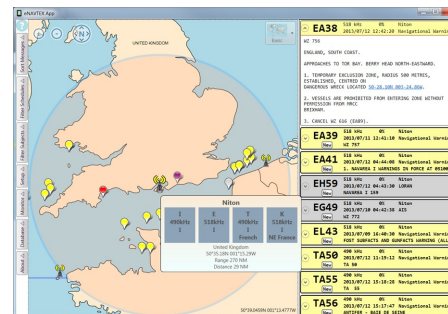

Specifications

PC Requirements	Operating system Processor RAM Disk Space Graphics	Windows 10, 8, 7 or Vista 1 gigahertz (GHz) or faster. 1 gigabyte 5 gigabytes of free space. DirectX 9 graphics device with WDDM 1.0 or higher driver
Receiver Interface	NAV6 eNAVTEX Receiver NMEA GMDSS compliant NAVTEX Receiver NMEA Sentences	YES via USB YES via NMEA to USB Adapter NRX, NRM, ZDA, ALR, ACK, RMC
Other features	Own position indicator Map Views NAV6plus Display	Manual, via NMEA interface or Indirect via NAV6 display Open Streetmap, Satellite and Basic Chart View (Streetmap and Satellite views require periodic connection to the internet to up date the cache) Can be used at the same time as a NAV6plus Display

www.icselectronics.co.uk

Options

ICS.xxxx.xx

NMEA to USB Adapter

ICS Electronics Limited
Unit V Rudford Industrial Estate
Ford
Arundel
West Sussex
BN18 0BF
United Kingdom

Telephone: +44 (0)1903 731101
Facsimile: +44 (0)1903 731105
Email: sales@icselectronics.co.uk

ICS
ELECTRONICS